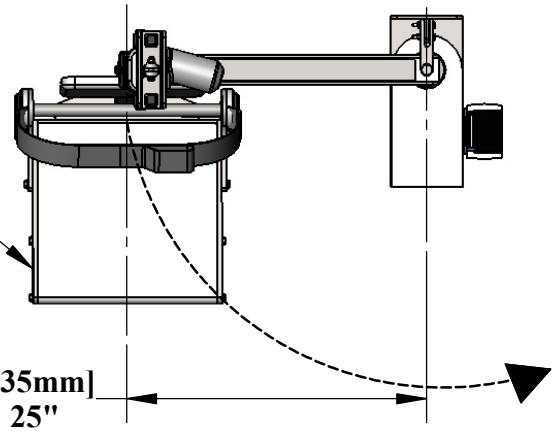

ABLE BATHTUB LIFT

"Aquatic-Bath-Lift-Elite"

SEAT ROTATES 180°
AND PIVOTS 360°

[635mm]
25"

SPECIFICATIONS:

THE AQUA CREEK PRODUCTS ABLE BATHTUB LIFT SHALL BE A 24VDC BATTERY-POWERED LIFT FOR BATHTUBS AND SHALLOW SPAS. THE LIFT SHALL BE CONSTRUCTED FROM TYPE 304 STAINLESS STEEL, WITH A POLYETHYLENE SEAT AND SEAT BACK. IT SHALL HAVE A LIFTING CAPACITY OF 300 LBS [136kg] AND SHALL BE TOTALLY SELF-OPERABLE. IT SHALL HAVE A 17 3/4" [450mm] WIDE SEAT, WHICH SHALL FOLD UP FOR SPACE SAVINGS. THE SEAT SHALL HAVE POWERED ROTATION AND LIFTING, AND SHALL PIVOT MANUALLY TO ALLOW FOR ALIGNMENT DURING MOVEMENT. IT SHALL HAVE A 19 3/8" [492mm] VERTICAL TRAVEL AND SHALL BE SUITABLE FOR BATHTUBS UP TO 22" HIGH (WITH 8-FOOT CEILING). A LIMITED FIVE (5) YEAR WARRANTY IS STANDARD.

9889 GARRYMORE LANE
MISSOULA, MT 59808
(406) 549-0769
FAX (406) 549-2602

NOTE:
*SPECIFICATIONS ARE SUBJECT TO CHANGE WITHOUT NOTICE

PRODUCT:	ABLE LIFT	
PART #:	F-25ABLE	
SCALE:	1:16	DATE: 12/9/2016
DRAWN BY:	KR	REVISION: A