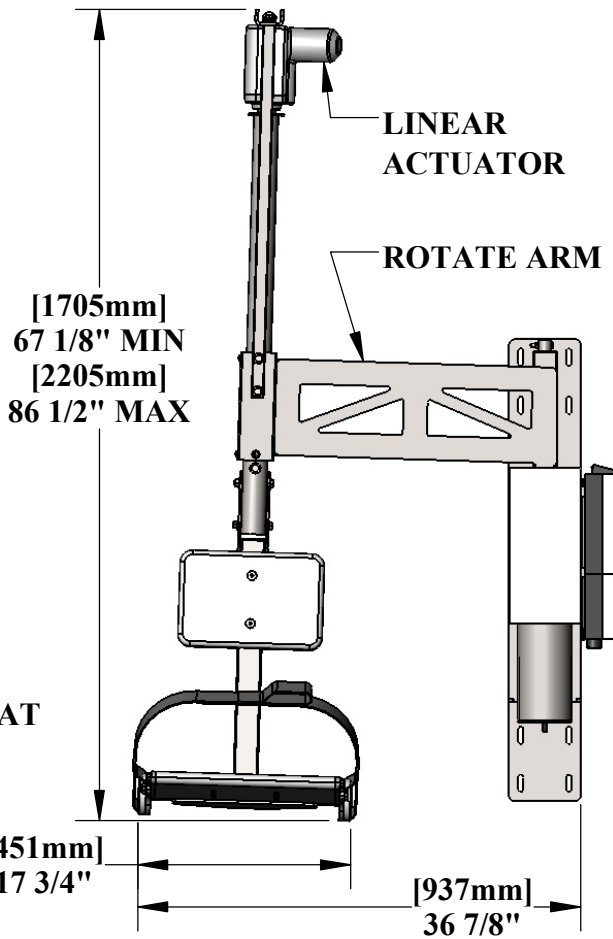

ABLE BATHTUB LIFT

"Aquatic-Bath-Lift-Elite"

SEAT ROTATES 180°
AND PIVOTS 360°

[635mm]
25"

SPECIFICATIONS:

THE AQUA CREEK PRODUCTS ABLE BATHTUB LIFT SHALL BE A 24VDC BATTERY-POWERED LIFT FOR BATHTUBS AND SHALLOW SPAS. THE LIFT SHALL BE CONSTRUCTED FROM TYPE 304 STAINLESS STEEL, WITH A POLYETHYLENE SEAT AND SEAT BACK. IT SHALL HAVE A LIFTING CAPACITY OF 300 LBS [136kg] AND SHALL BE TOTALLY SELF-OPERABLE. IT SHALL HAVE A 17 3/4" [450mm] WIDE SEAT, WHICH SHALL FOLD UP FOR SPACE SAVINGS. THE SEAT SHALL HAVE POWERED ROTATION AND LIFTING, AND SHALL PIVOT MANUALLY TO ALLOW FOR ALIGNMENT DURING MOVEMENT. IT SHALL HAVE A 19 3/8" [492mm] VERTICAL TRAVEL AND SHALL BE SUITABLE FOR BATHTUBS UP TO 22" HIGH (WITH 8-FOOT CEILING). A LIMITED FIVE (5) YEAR WARRANTY IS STANDARD.

9889 GARRYMORE LANE
MISSOULA, MT 59808
(406) 549-0769
FAX (406) 549-2602

NOTE:
*SPECIFICATIONS ARE SUBJECT TO CHANGE WITHOUT NOTICE

PRODUCT:	ABLE LIFT	
PART #:	F-25ABLE	
SCALE:	1:16	DATE: 12/9/2016
DRAWN BY:	KR	REVISION: A