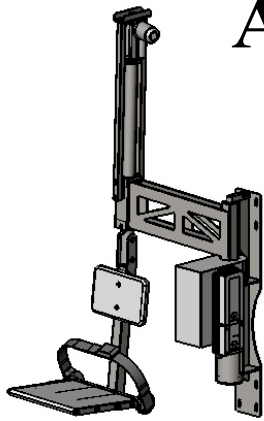

ABLE BATHTUB LIFT

"Aquatic-Bath-Lift-Elite"

SEAT ROTATES 180°
AND PIVOTS 360°

[635mm]
25"

SPECIFICATIONS:

THE AQUA CREEK PRODUCTS ABLE BATHTUB LIFT SHALL BE A 24VDC BATTERY-POWERED LIFT FOR BATHTUBS AND SHALLOW SPAS. THE LIFT SHALL BE CONSTRUCTED FROM TYPE 304 STAINLESS STEEL, WITH A POLYETHYLENE SEAT AND SEAT BACK. IT SHALL HAVE A LIFTING CAPACITY OF 300 LBS [136kg] AND SHALL BE TOTALLY SELF-OPERABLE. IT SHALL HAVE A 17 3/4" [450mm] WIDE SEAT, WHICH SHALL FOLD UP FOR SPACE SAVINGS. THE SEAT SHALL HAVE POWERED ROTATION AND LIFTING, AND SHALL PIVOT MANUALLY TO ALLOW FOR ALIGNMENT DURING MOVEMENT. IT SHALL HAVE A 19 3/8" [492mm] VERTICAL TRAVEL AND SHALL BE SUITABLE FOR BATHTUBS UP TO 22" HIGH (WITH 8-FOOT CEILING). A LIMITED FIVE (5) YEAR WARRANTY IS STANDARD.

9889 GARRYMORE LANE
MISSOULA, MT 59808
(406) 549-0769
FAX (406) 549-2602

NOTE:
*SPECIFICATIONS ARE SUBJECT TO CHANGE WITHOUT NOTICE

PRODUCT:	ABLE LIFT	
PART #:	F-25ABLE	
SCALE:	1:16	DATE: 12/9/2016
DRAWN BY:	KR	REVISION: A