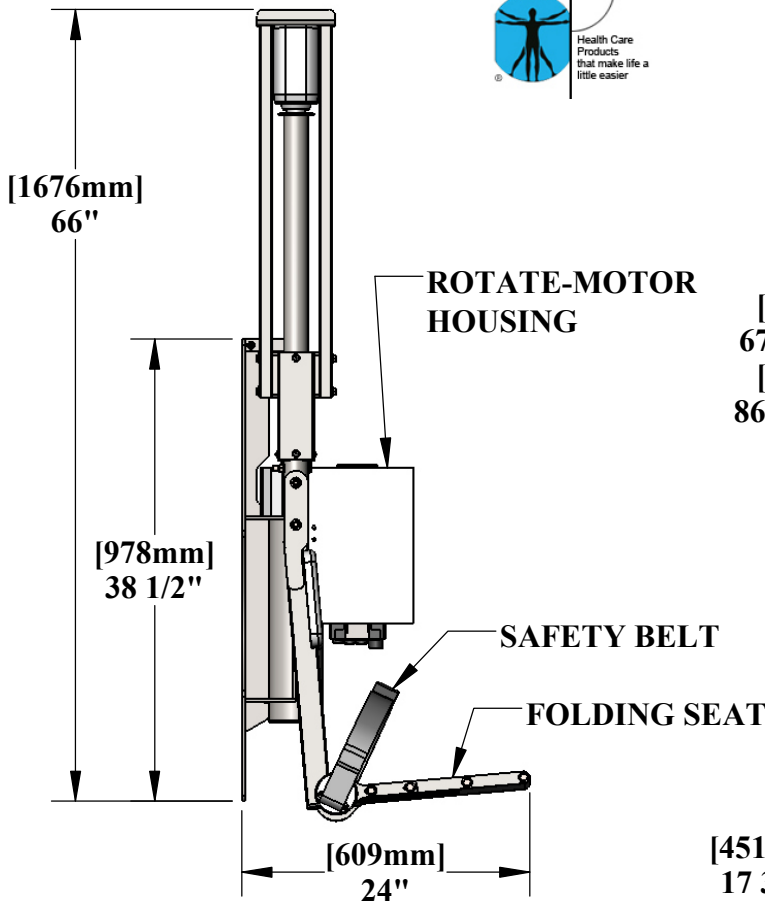

ABLE BATHTUB LIFT

"Aquatic-Bath-Lift-Elite"

SEAT ROTATES 180°
AND PIVOTS 360°

[635mm]
25"

SPECIFICATIONS:

THE AQUA CREEK PRODUCTS ABLE BATHTUB LIFT SHALL BE A 24VDC BATTERY-POWERED LIFT FOR BATHTUBS AND SHALLOW SPAS. THE LIFT SHALL BE CONSTRUCTED FROM TYPE 304 STAINLESS STEEL, WITH A POLYETHYLENE SEAT AND SEAT BACK. IT SHALL HAVE A LIFTING CAPACITY OF 300 LBS [136kg] AND SHALL BE TOTALLY SELF-OPERABLE. IT SHALL HAVE A 17 3/4" [450mm] WIDE SEAT, WHICH SHALL FOLD UP FOR SPACE SAVINGS. THE SEAT SHALL HAVE POWERED ROTATION AND LIFTING, AND SHALL PIVOT MANUALLY TO ALLOW FOR ALIGNMENT DURING MOVEMENT. IT SHALL HAVE A 19 3/8" [492mm] VERTICAL TRAVEL AND SHALL BE SUITABLE FOR BATHTUBS UP TO 22" HIGH (WITH 8-FOOT CEILING). A LIMITED FIVE (5) YEAR WARRANTY IS STANDARD.

9889 GARRYMORE LANE
MISSOULA, MT 59808
(406) 549-0769
FAX (406) 549-2602

NOTE:
*SPECIFICATIONS ARE SUBJECT TO CHANGE WITHOUT NOTICE

PRODUCT:	ABLE LIFT	
PART #:	F-25ABLE	
SCALE:	1:16	DATE: 12/9/2016
DRAWN BY:	KR	REVISION: A