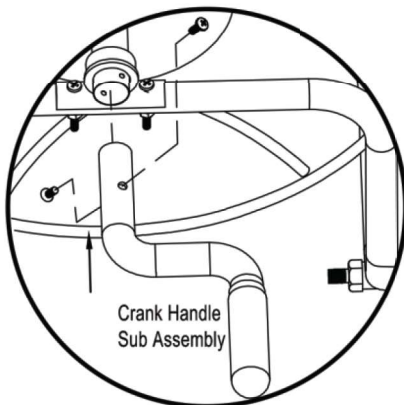

Model HT-4EZTURN Hose Truck

Assembly Instructions - Instrucciones de Ensamble - Notice de Montage

Questions?
Let Lewis Tools Customer Service help!
Call 1-800-589-7058 or
Email customerservice@lewistools.com

ITEM	PART NUMBER	DESCRIPTION	QTY	REPLACEMENT PART
1	9101038	Steering Handle	1	RPK-032
2	6100055	Tires & Wheels	2	RPK-53, RPK-054
3	9101022	Crank Handle Sub Assembly	1	RPK-035, RPK-051
4	5702082	Screw for Frame & Crank Handle	3	RPK-051
5	5702056	Axle Bolt	2	RPK-051
6	5701009	Axle Nut	2	RPK-051
7	9101043	Reel Sub Assembly	1	RPK-022
8	9101045	Frame Sub Assembly	1	N/A
9	6104024	Leader Hose	1	RPK-056
10	9101041	Inlet Pipe Sub Assembly	1	RPK-012
11	9101068	S-pipe Sub Assembly	1	RPK-008
12	9101039	Frame Wheel Axle Sub Assembly	1	RPK-027
13	6100056	Front Wheels	2	RPK-028
14	5701043	Push Nuts	3	RPK-051

Step 5