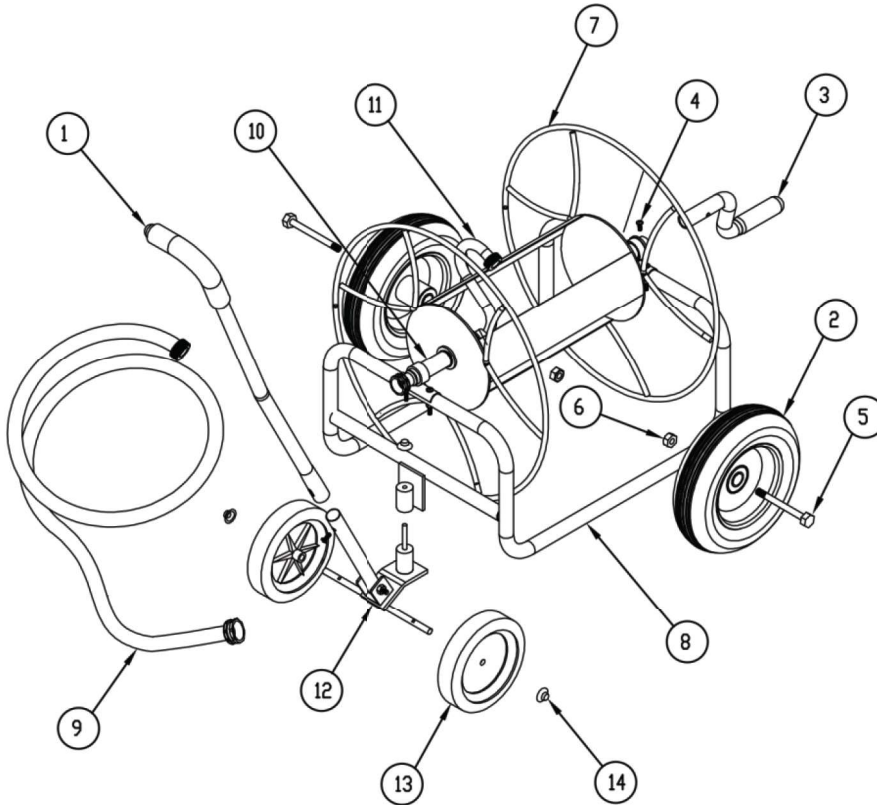

Model HT-4EZTURN Hose Truck

Assembly Instructions - Instrucciones de Ensamble - Notice de Montage

Questions?
Let Lewis Tools Customer Service help!
Call 1-800-589-7058 or
Email customerservice@lewistools.com

ITEM	PART NUMBER	DESCRIPTION	QTY	REPLACEMENT PART
1	9101038	Steering Handle	1	RPK-032
2	6100055	Tires & Wheels	2	RPK-53, RPK-054
3	9101022	Crank Handle Sub Assembly	1	RPK-035, RPK-051
4	5702082	Screw for Frame & Crank Handle	3	RPK-051
5	5702056	Axle Bolt	2	RPK-051
6	5701009	Axle Nut	2	RPK-051
7	9101043	Reel Sub Assembly	1	RPK-022
8	9101045	Frame Sub Assembly	1	N/A
9	6104024	Leader Hose	1	RPK-056
10	9101041	Inlet Pipe Sub Assembly	1	RPK-012
11	9101068	S-pipe Sub Assembly	1	RPK-008
12	9101039	Frame Wheel Axle Sub Assembly	1	RPK-027
13	6100056	Front Wheels	2	RPK-028
14	5701043	Push Nuts	3	RPK-051

Step 5