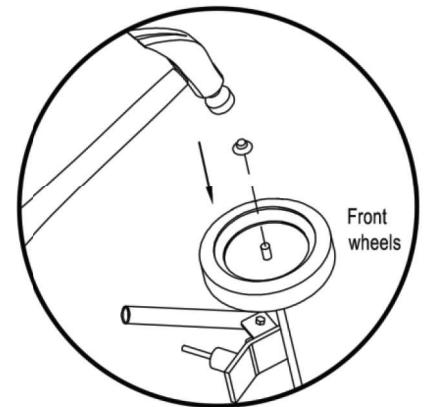

Model HT-4EZTURN Hose Truck

Assembly Instructions - Instrucciones de Ensamble - Notice de Montage

Questions?
Let Lewis Tools Customer Service help!
Call 1-800-589-7058 or
Email customerservice@lewistools.com

ITEM	PART NUMBER	DESCRIPTION	QTY	REPLACEMENT PART
1	9101038	Steering Handle	1	RPK-032
2	6100055	Tires & Wheels	2	RPK-53, RPK-054
3	9101022	Crank Handle Sub Assembly	1	RPK-035, RPK-051
4	5702082	Screw for Frame & Crank Handle	3	RPK-051
5	5702056	Axle Bolt	2	RPK-051
6	5701009	Axle Nut	2	RPK-051
7	9101043	Reel Sub Assembly	1	RPK-022
8	9101045	Frame Sub Assembly	1	N/A
9	6104024	Leader Hose	1	RPK-056
10	9101041	Inlet Pipe Sub Assembly	1	RPK-012
11	9101068	S-pipe Sub Assembly	1	RPK-008
12	9101039	Frame Wheel Axle Sub Assembly	1	RPK-027
13	6100056	Front Wheels	2	RPK-028
14	5701043	Push Nuts	3	RPK-051

Step 2