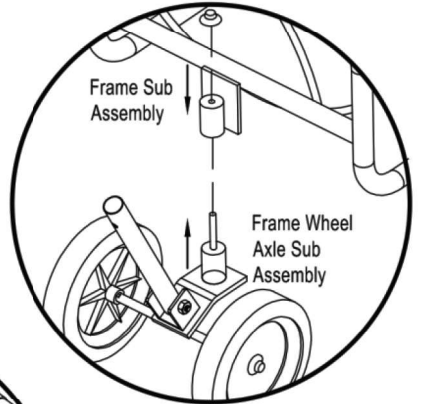

Model HT-4EZTURN Hose Truck

Assembly Instructions - Instrucciones de Ensamble - Notice de Montage

Questions?
Let Lewis Tools Customer Service help!
Call 1-800-589-7058 or
Email customerservice@lewistools.com

ITEM	PART NUMBER	DESCRIPTION	QTY	REPLACEMENT PART
1	9101038	Steering Handle	1	RPK-032
2	6100055	Tires & Wheels	2	RPK-53, RPK-054
3	9101022	Crank Handle Sub Assembly	1	RPK-035, RPK-051
4	5702082	Screw for Frame & Crank Handle	3	RPK-051
5	5702056	Axle Bolt	2	RPK-051
6	5701009	Axle Nut	2	RPK-051
7	9101043	Reel Sub Assembly	1	RPK-022
8	9101045	Frame Sub Assembly	1	N/A
9	6104024	Leader Hose	1	RPK-056
10	9101041	Inlet Pipe Sub Assembly	1	RPK-012
11	9101068	S-pipe Sub Assembly	1	RPK-008
12	9101039	Frame Wheel Axle Sub Assembly	1	RPK-027
13	6100056	Front Wheels	2	RPK-028
14	5701043	Push Nuts	3	RPK-051

Step 3