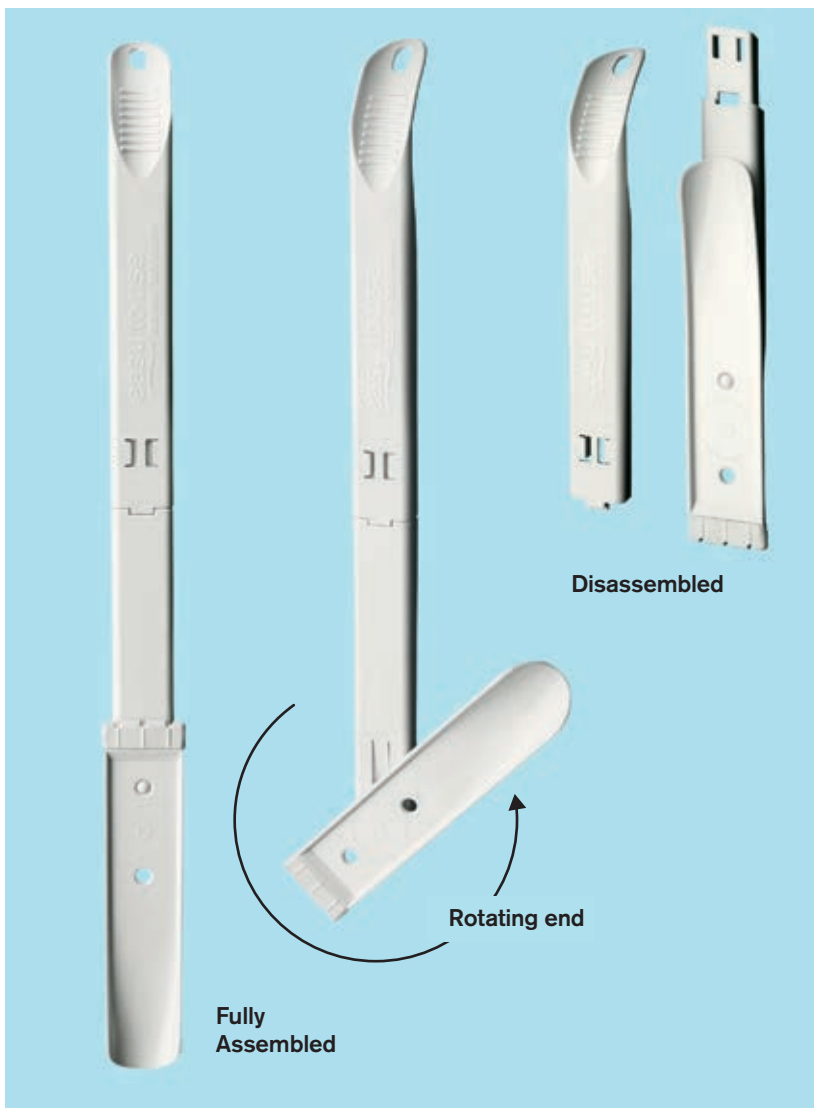

easy to use

Shoe Horn & Sock Remover

easyTM
TO USE PRODUCTS

Shoe Horn & Sock Remover

This tool helps those who have difficulty removing socks and shoes. Strong and durable, this simple design can last for years of daily use.

- The long 28" handle enables the tool to be used when standing
- Design allows for instant assembly and disassembly (which makes the shoe horn great for traveling).
- No other tool combines a long-handled shoe horn along with a convenient sock removal system

 VISIT www.easytouseproducts.com TO WATCH A DEMONSTRATION VIDEO

easyTM
TO USE PRODUCTS

Phone: (800) 975-5301
Fax: (801) 782-0174
info@easytouseproducts.com

Product Features

- **Extra-long 28" handle**, ribbed thumb grips, ergonomic hand contour
- **Sock remover** gently pushes off any sock with ease.
- **Weak hands can use the aid** with ease
- **Durable ABS plastic** is designed to be tough and practical.
- **Two tools in one**; ends rotate 360° so that it may be used as a shoe horn or sock remover.

Product Information

Color: Light Gray
Easy to Use™ Item #: 750
Retail Package Info: 5" x 20" x 1" [0.5 lbs]
Package Type: Polybag with header card
Case Specs: 20" x 15" x 10" [11 lbs]
Quantity/Case: 20