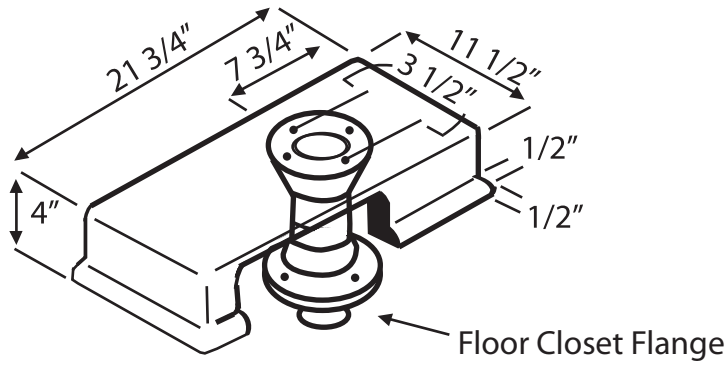

# Medways Toilet Riser

- \* MAINTAIN DIGNITY
- \* LIFT EXISTING TOILET 4"

CALL TODAY 1-800-817-3118

Note: For proper fit, toilet must measure Less than 14" from point A to B